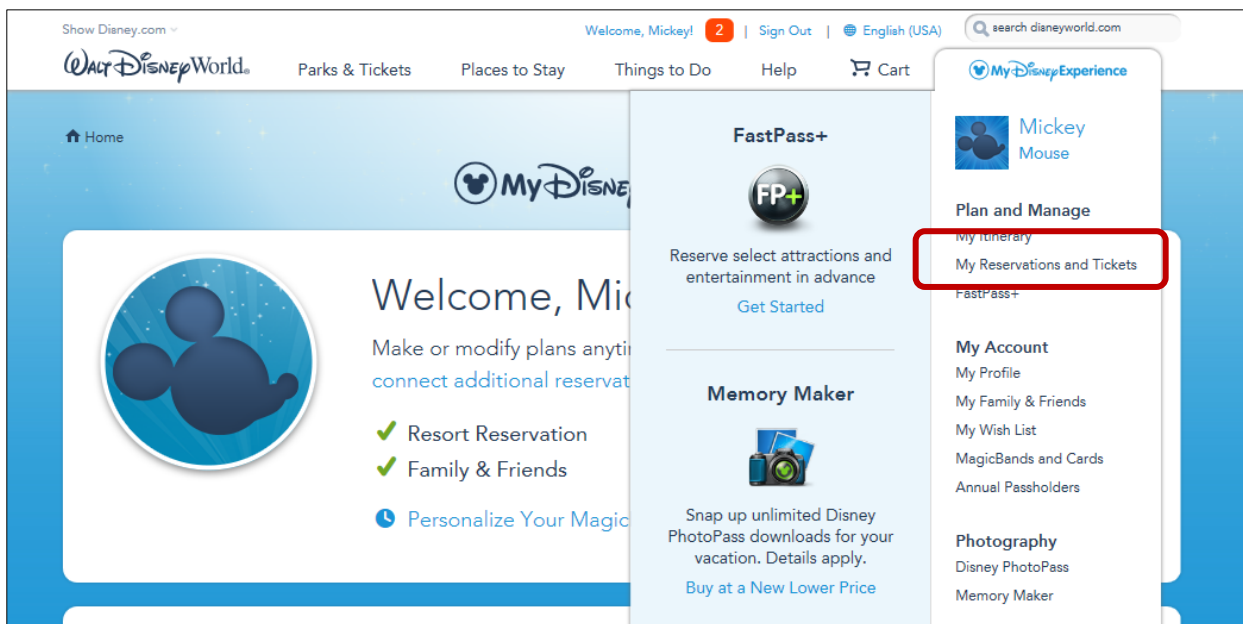

Linking a Reservation to MyDisneyExperience

***Please Note*:** If you have previously registered your email address in an account on any Disney website including but not limited to ABC.com, ESPN.com, DisneyJunior.com, or DisneyWorld.com, your email address has already been registered. If you don't remember your password information, click on the reset password link and follow the steps. You can then skip to the "Linking Your Hotel Reservation" section.

Creating Your MyDisneyExperience Account

- **Step 1** – Visit www.mydisneyexperience.com
- **Step 2** – Click on "Sign In" or "Create New Account"
- **Step 3** – Enter all requested information.

Linking Your Hotel Reservation

- **Step 1** – Click on My Reservations and Tickets

- **Step 2** – If your reservation does not automatically populate, click on "Link Resort Reservation"

- **Step 3** - Enter your reservation number and last name as listed on the reservation.

Link a Resort or Dining Reservation to Your Account

We'll start by retrieving your reservation details. If you have a Disney Resort hotel reservation, be sure to enter it first. *required field

Resort Reservation or Vacation Package